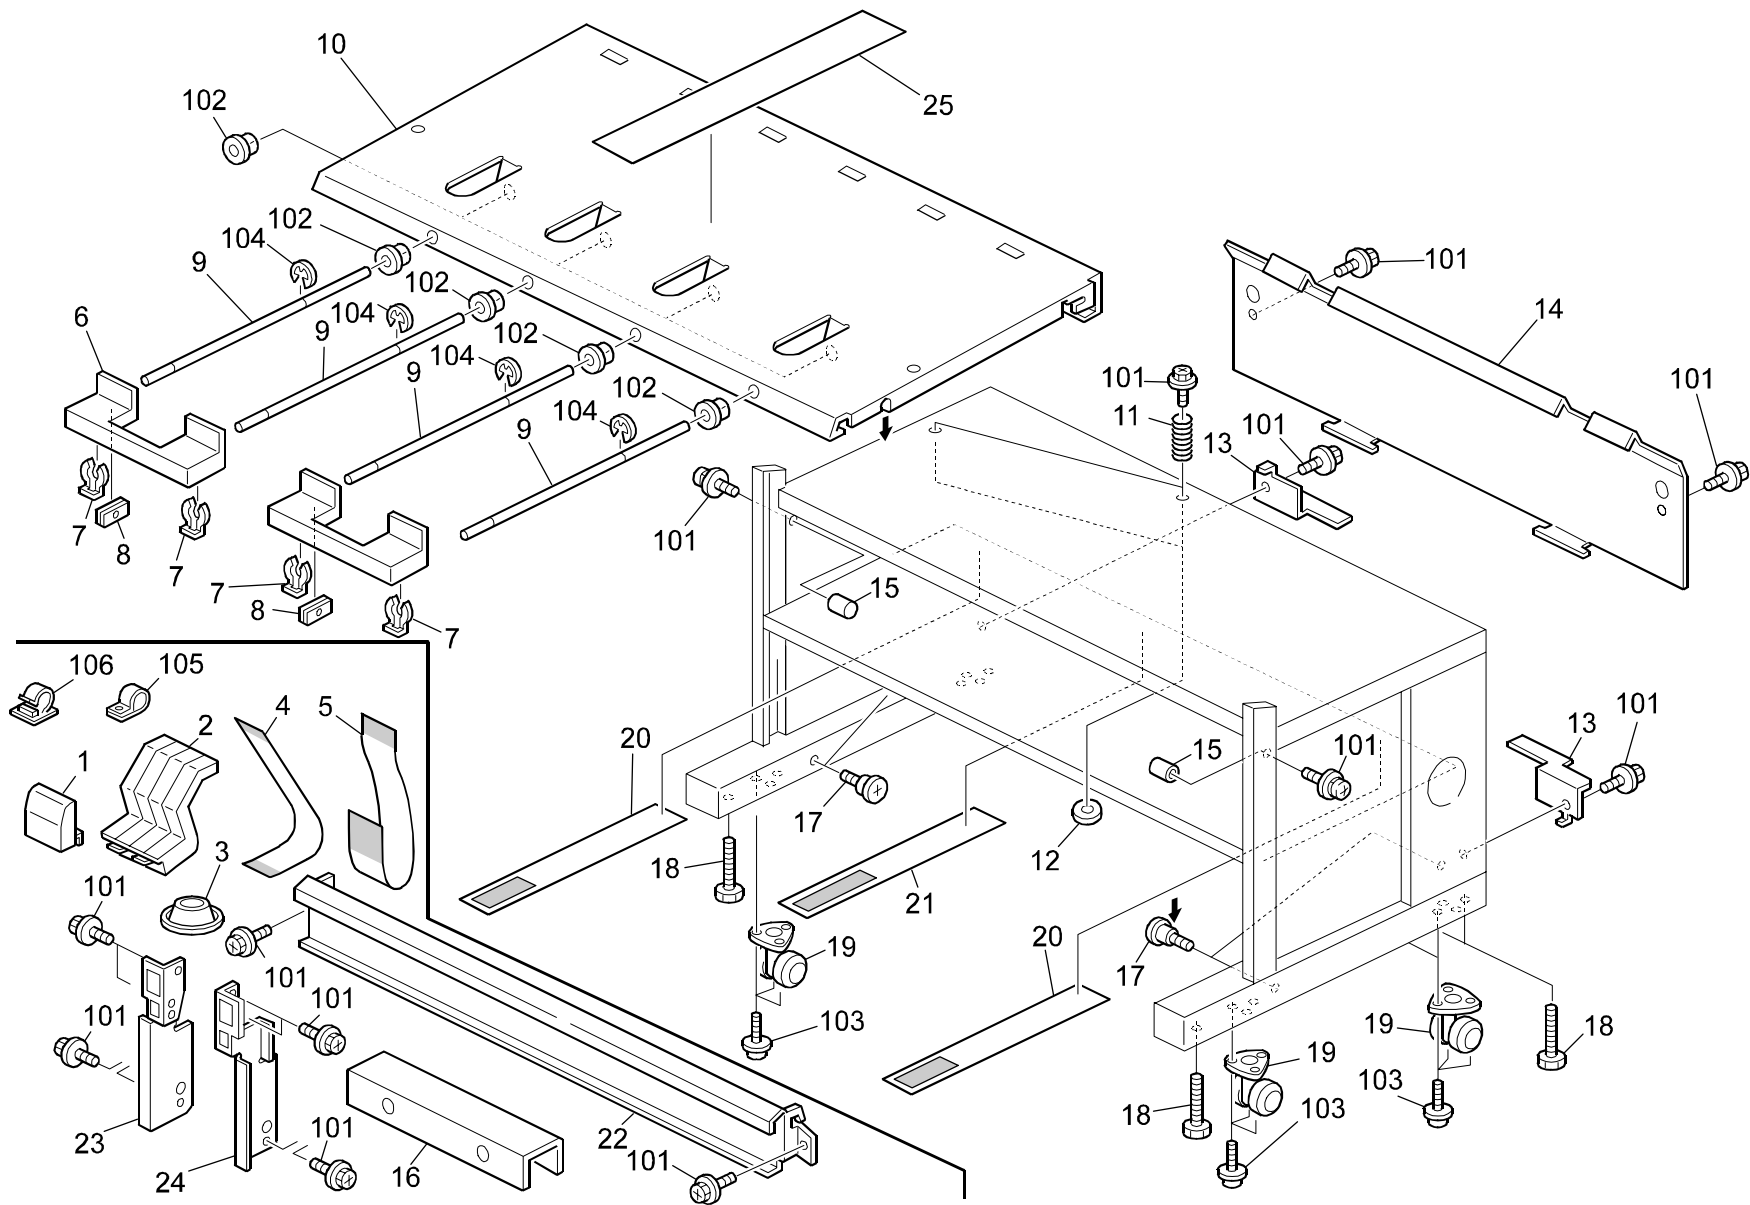

Table Type 240 (B662)

Table Type 240 (B662)

PARTS CATALOG

This catalog gives the numbers and names of parts on this machine.

1.TABLE TYPE 240 (B662).....	2
PARTS INDEX	5

February ,5 ' 2004

1.TABLE TYPE 240 (B662)

1.TABLE TYPE 240 (B662)

Index No.	Part No.	Description	Q'ty Per Assembly
1	B641 1125	Cap:Stand	2
2	B641 4455	Copy Tray:Lower Rear:2	3
3	B023 1101	Stand Holder	4
4	B641 4459	Sheet:Copy Tray:Upper:2	2
5	B641 4456	Sheet:Copy Tray:Upper	2
6	B641 4451	Stopper:End Fence	2
7	5447 2681	Snap Ring	4
8	AG07 0014	Magnet Catch	2
9	AA14 9843	Copy Tray Stopper	4
10	B641 4450	Copy Tray:2	1
11	AA06 3302	Spring - Positioning	2
12	H072 2207	Guard	2
13	B641 4457	Supporting Plate:Left And Right	2
14	B641 1111	Cover:Rear	1
15	AA14 3793	Pin:Contact Point:Table	2
16	B662 4450	Bracket:Stopper:End Fence:NA	2
17	AA14 3129	Shoulder Screw - Front Cover	4
18	AA14 3780	Hexagonal Bolt - M12x60	4
19	C576 1093	Caster	4
20	B641 4402	Stopper:Copy Tray:Small:Unit	2
21	B641 4401	Stopper:Copy Tray:Large:Unit	2
22	B047 2606	Outer Lower Guide Plate	1
23	B662 2966	Bracket:Fix:Stand:Left	1
24	B662 2968	Bracket:Fix:Stand:Right	1
25	B641 4461	Sheet:Copy Tray:Middle	1

Index No.	Part No.	Description	Q'ty Per Assembly
101	0802 5282	Tapping Screw - M4x8	
102	1106 0063	Snap Bushing	
103	0954 5014B	Screw:Polished Round/Spring:M5x14	
104	0720 0040E	Retaining Ring - M4	
105	1105 0019	Nylon Clamp - 11N	
106	1105 0051	DKN Clumper - 13M	

Part No.	Description	Page and Index No.
0720 0040E	Retaining Ring - M4	3 -104
0802 5282	Tapping Screw - M4x8	3 -101
0954 5014B	Screw:Polished Round/Spring:M5x14	3 -103
1105 0019	Nylon Clamp - 11N	3 -105
1105 0051	DKN Clumper - 13M	3 -106
1106 0063	Snap Bushing	3 -102